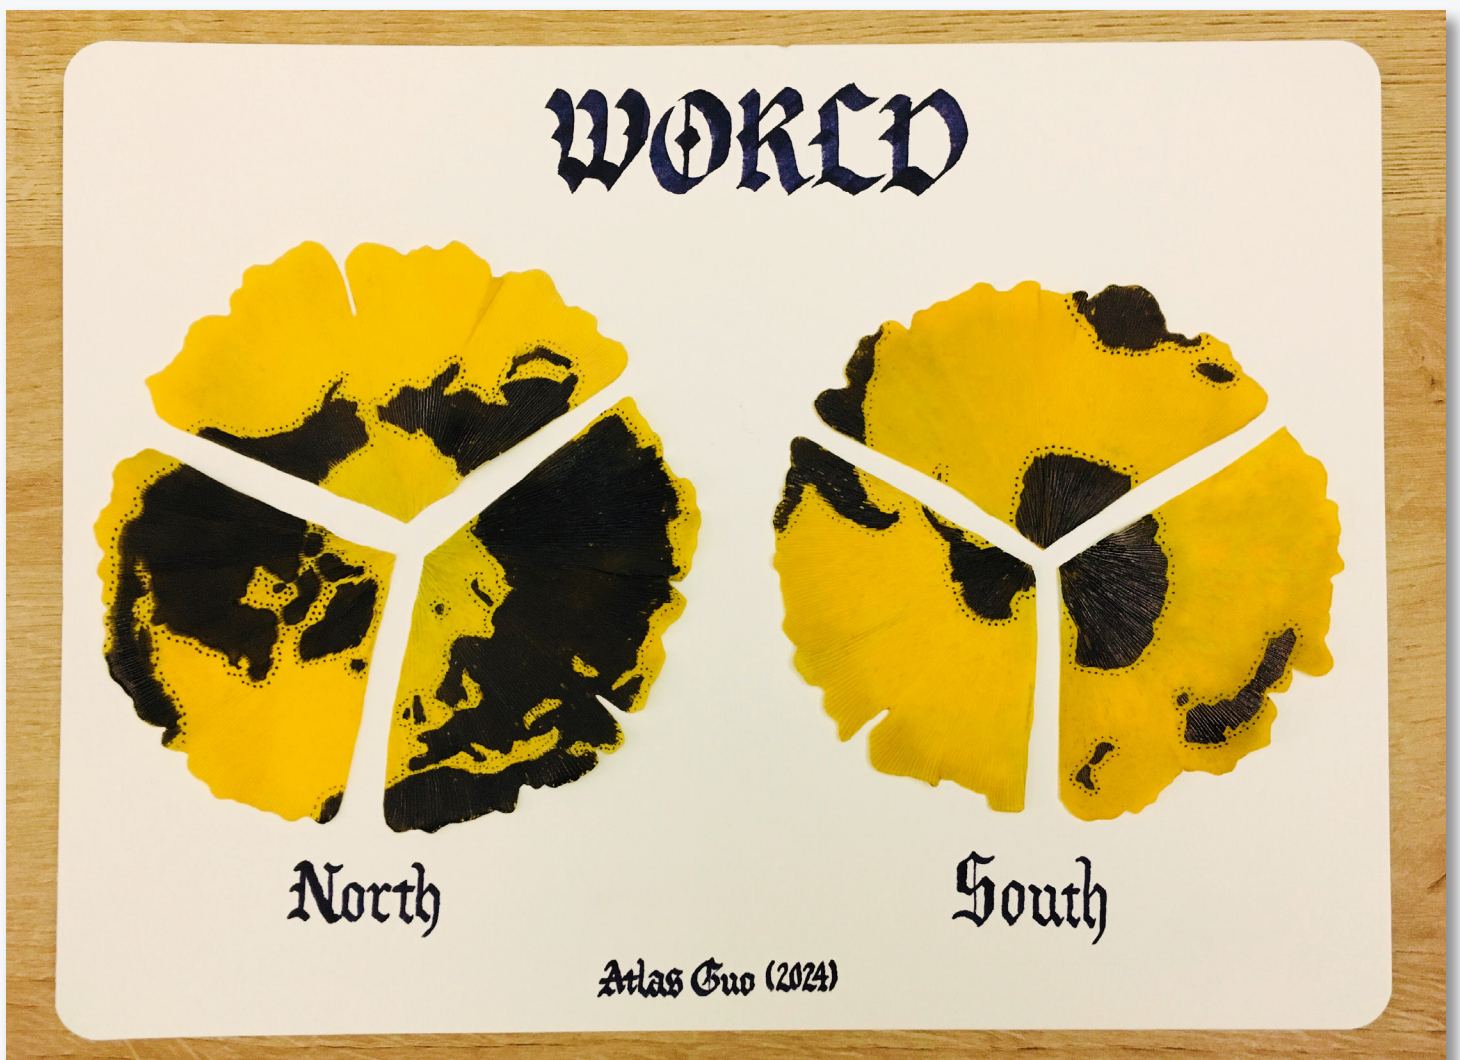

Cartographic Perspectives

The Journal of **nacis**

SPECIAL ISSUE ON ETHICS Number 105, 2025

North

South

ABOUT THE COVER

The cover of this issue of *CP* features an artistic map by Atlas Guo, transforming ginkgo leaves into abstract representations of the two hemispheres using an orthographic projection. The golden hue of the leaves is strikingly beautiful, while the natural texture of their venation is overlaid with black ink to depict continents. Learn more about Atlas's work at CartoGuophy.com.