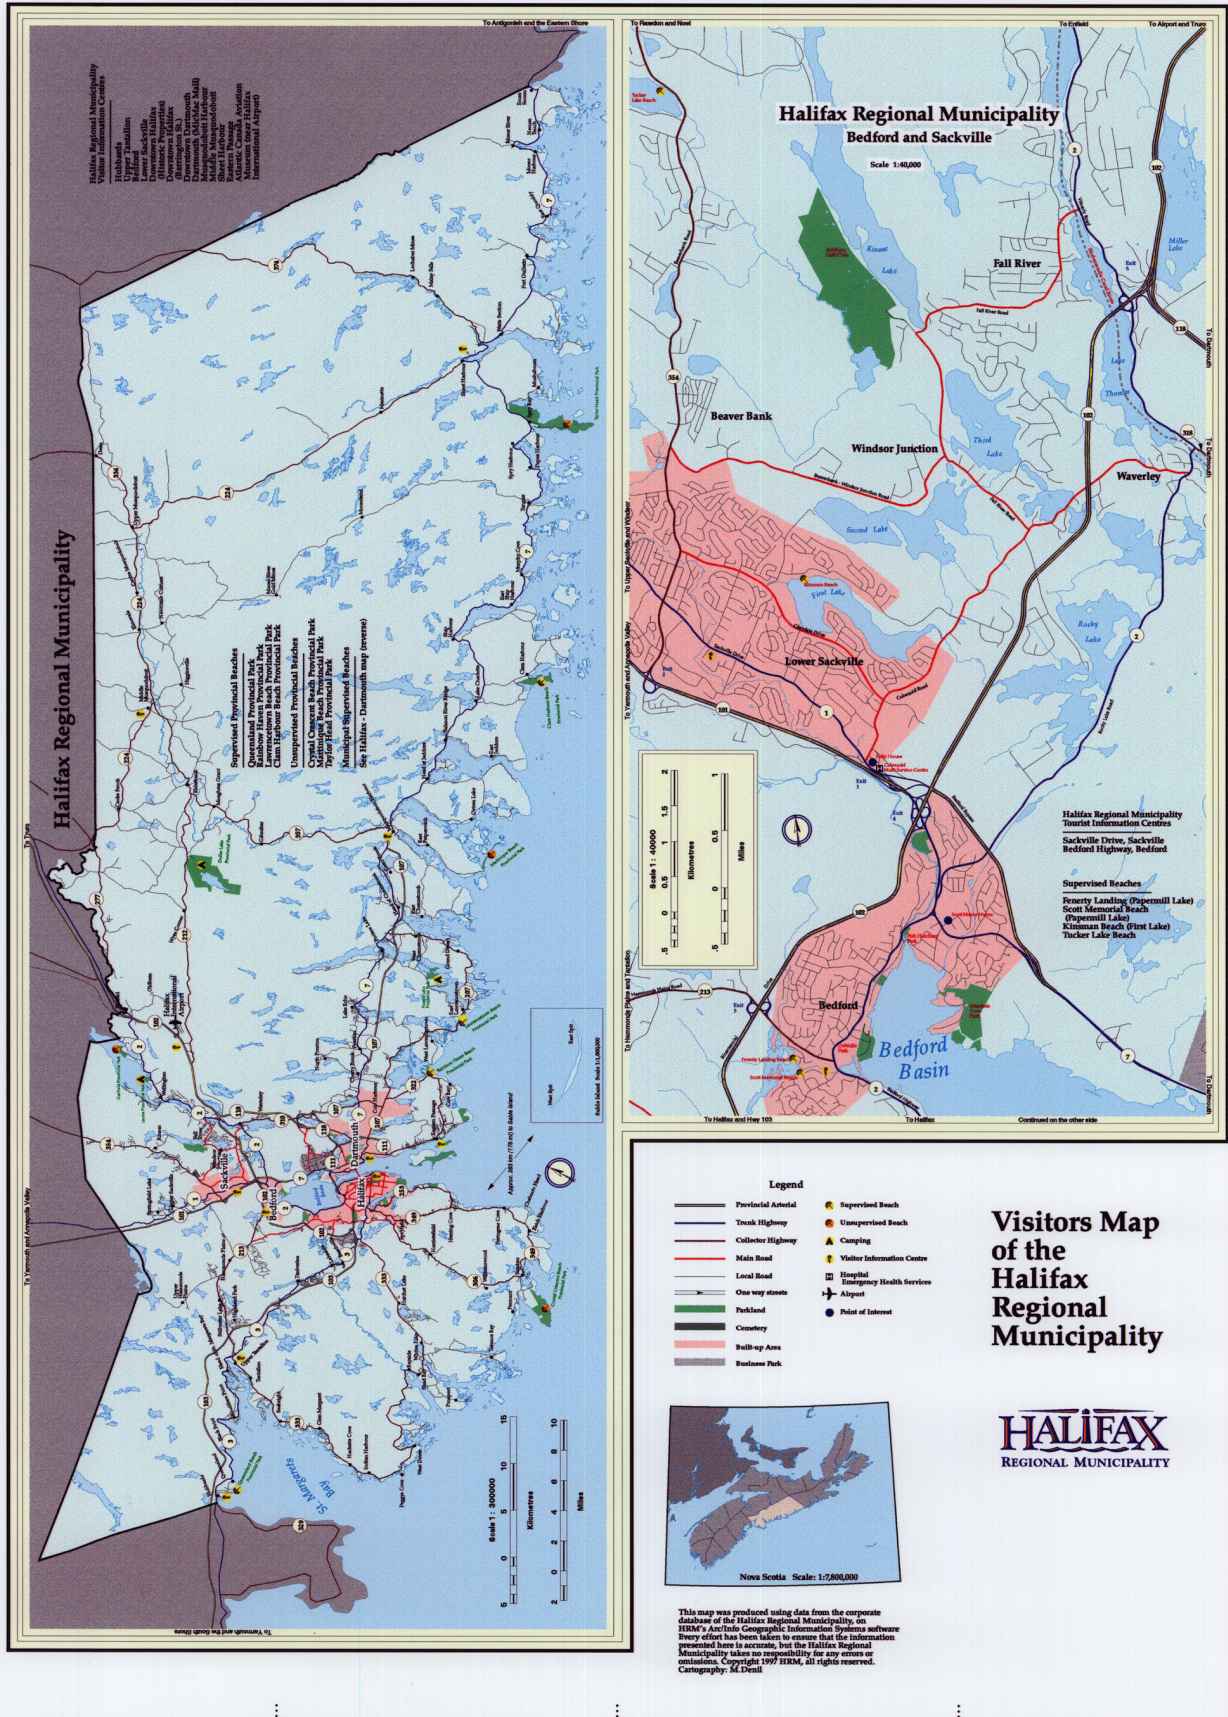

Figure 11. Community of Bedford, Halifax Regional Municipality, Nova Scotia – original: 55 inches x 33 inches. (Bedford from the Community Map series 1998)

Figure 12. Halifax Regional Municipality Visitor Map: side 1. (M. Denil – Halifax Rgional Municipality 1998.

Figure 13. Halifax Regional Municipality Visitor Map: side 2. (M. Denil – Halifax Regional Municipality 1998)