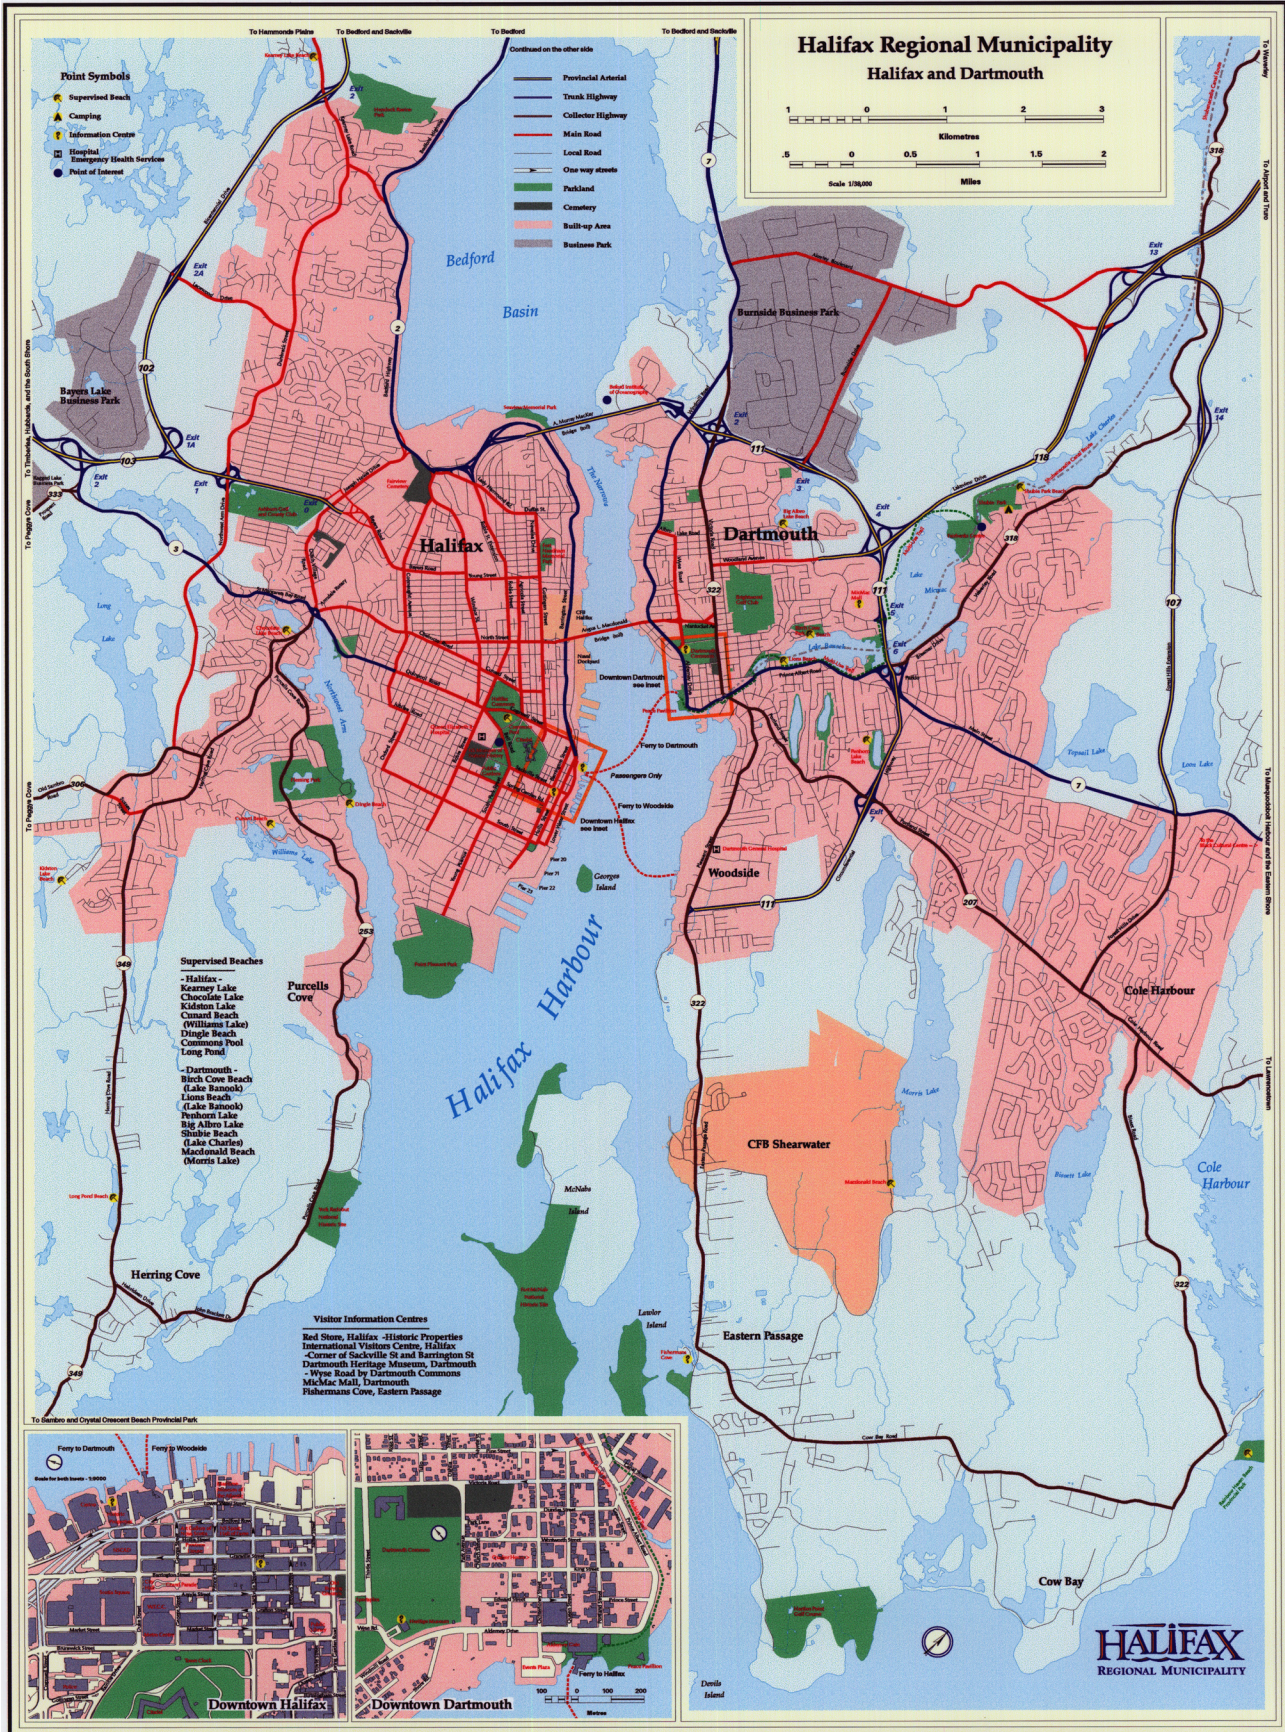

Figure 11. Community of Bedford, Halifax Regional Municipality, Nova Scotia – original: 55 inches x 33 inches. (Bedford from the Community Map series 1998)

Figure 12. Halifax Regional Municipality Visitor Map: side 1. (M. Denil – Halifax Rgional Municipality 1998.

Figure 13. Halifax Regional Municipality Visitor Map: side 2. (M. Denil – Halifax Regional Municipality 1998)