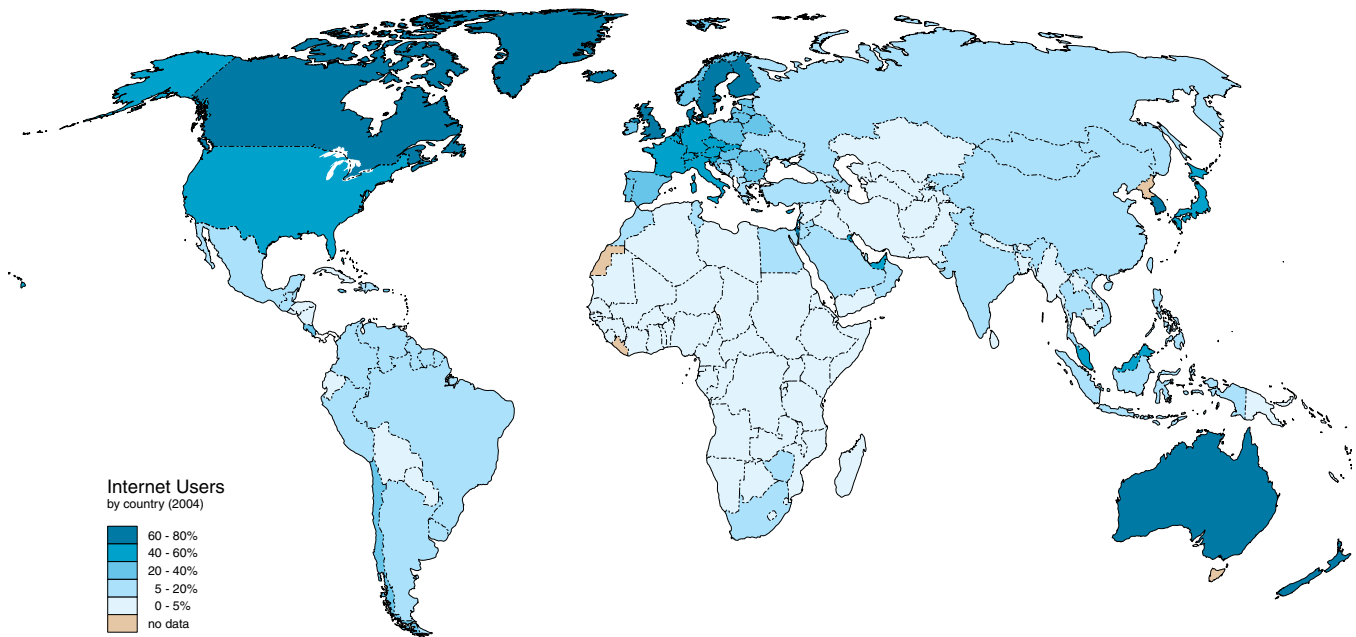

# Maps and the Internet: What a Mess It Is and How to Fix It

*Michael Peterson*

Figure 1. The percentage of Internet users by country.

# Flex Projector—Interactive Software for Designing World Map Projections

*Bernhard Jenny, Tom Patterson, and Lorenz Hurni*

Figure 5. The Natural Earth projection applied to the Natural Earth II dataset.